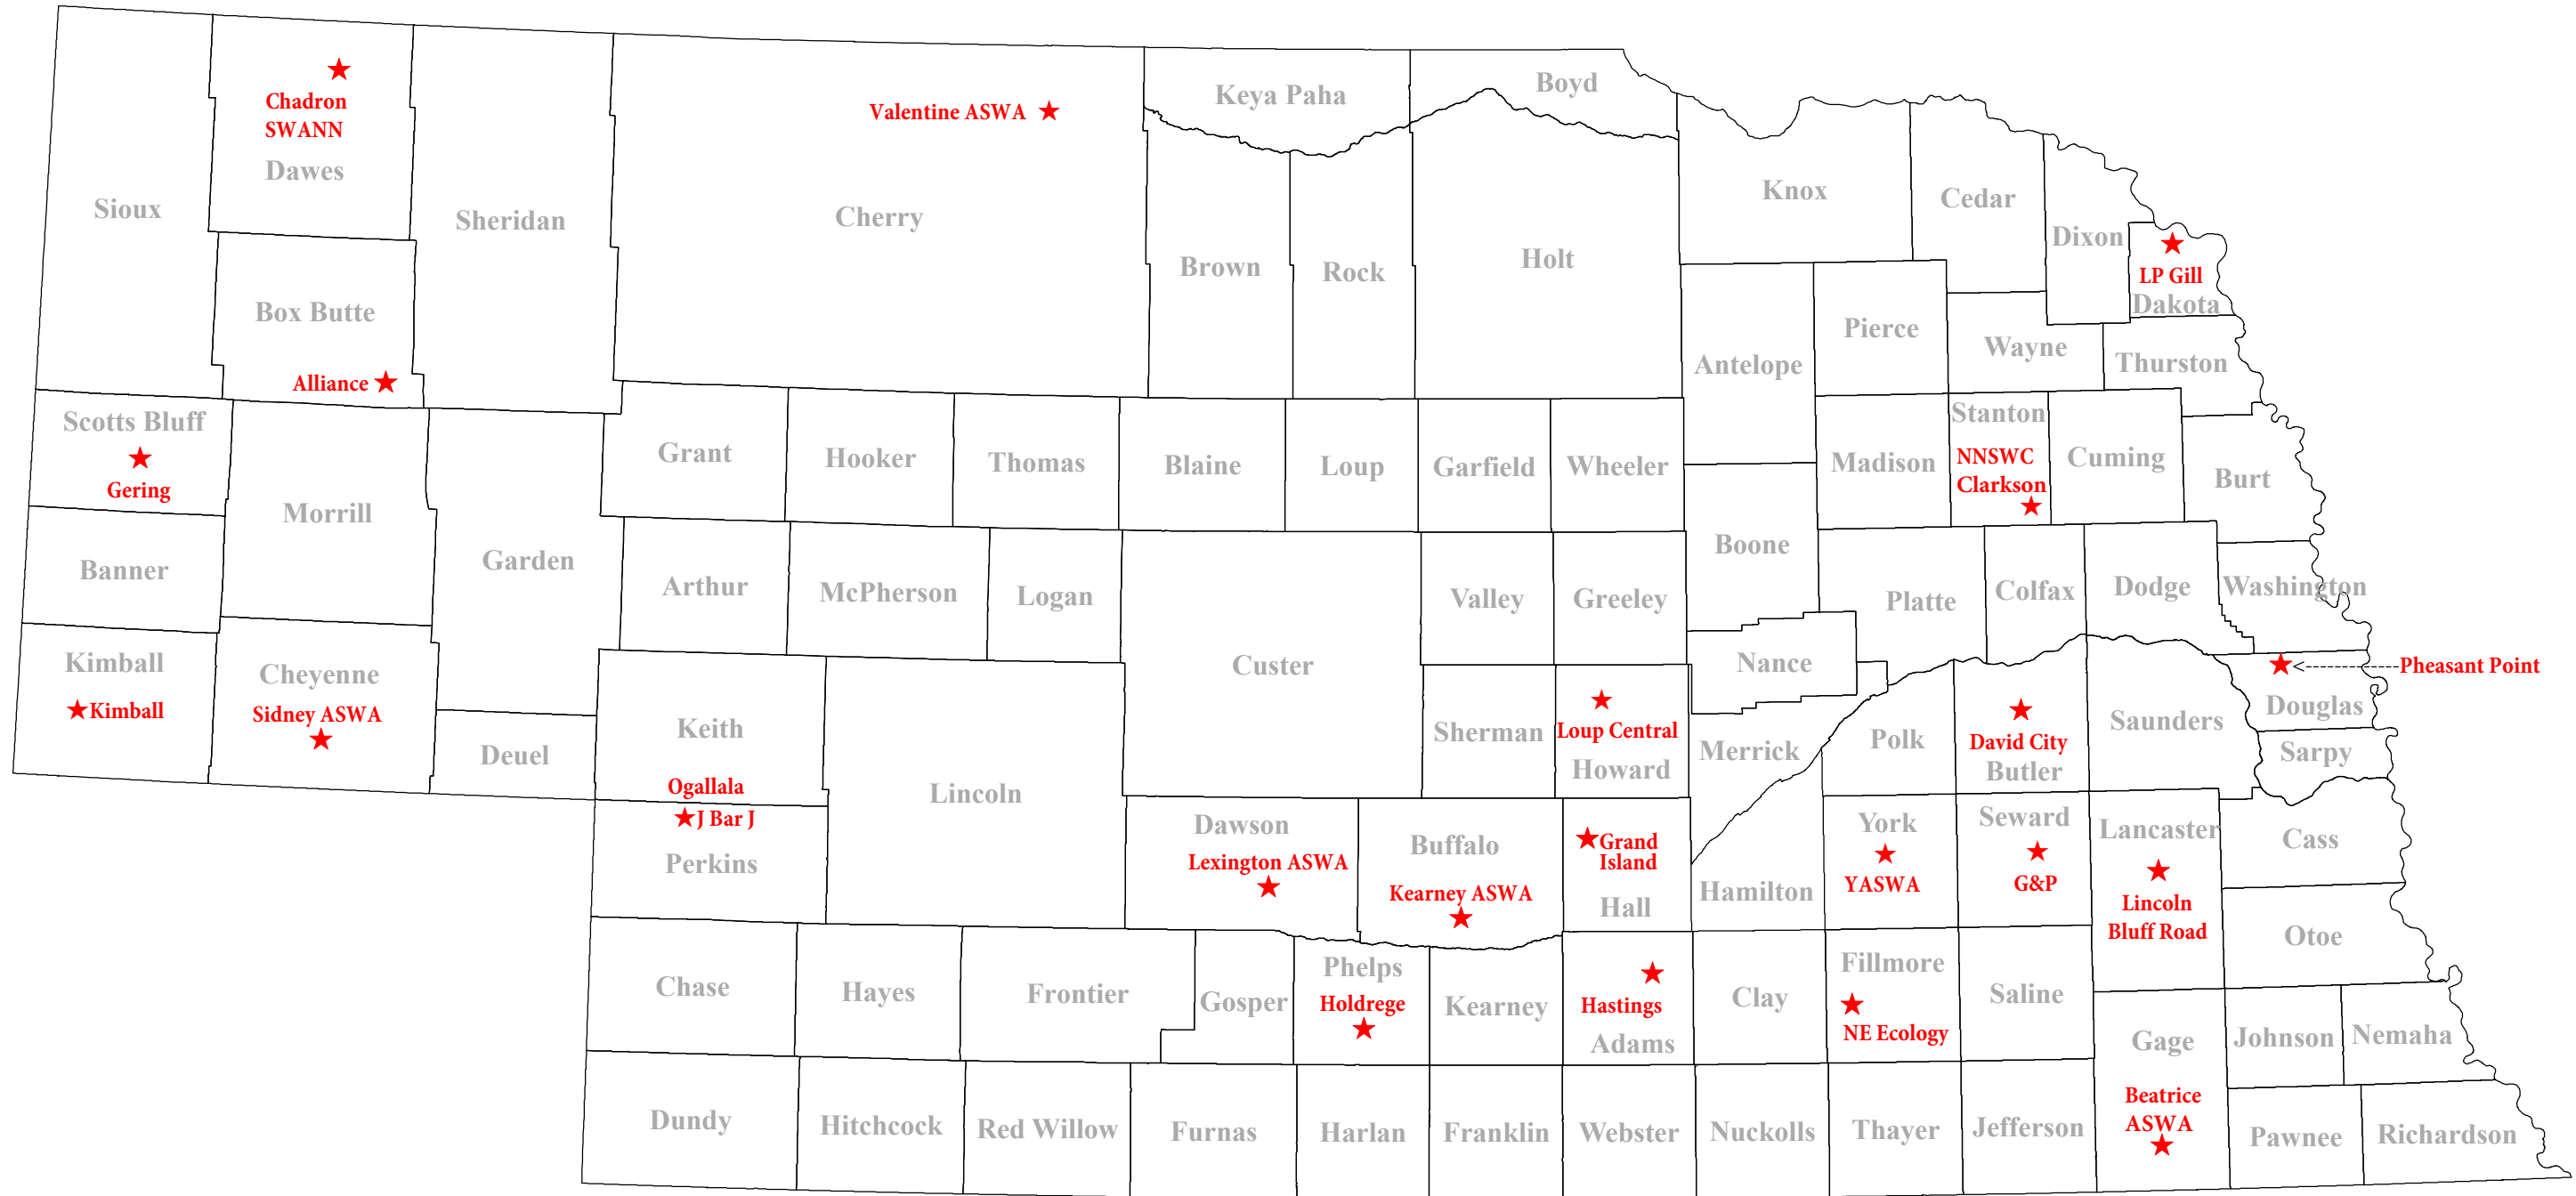

# MSW Landfill Locations

Alliance Landfill, City of	(308) 762-1907	J Bar J Land, Inc. (Ogallala)	(308) 267-2107	Northeast NE Solid Waste Coalition (NNSWC)	(402) 844-2230
Beatrice Area Solid Waste Agency (BASWA)	(402) 228-5200	Kearney Area Solid Waste Agency (KASWA)	(308) 223-3238	Sidney Area Solid Waste Agency (SASWA)	(308) 254-6071
Butler County Landfill, Inc.	(402) 367-4662	Kimball Landfill, City of	(308) 235-3639	Solid Waste Agency of Northwest NE (SWANN)	(308) 432-4245
G&P Development, Inc. (Milford)	(402) 761-3451	L P Gill (Jackson)	(402) 632-4461	Valentine Area Solid Waste Agency (VASWA)	(402) 376-2809
Gering Landfill, City of	(308) 436-5096	Lexington Area Solid Waste Agency (LASWA)	(308) 870-2020	Waste Management of NE, Inc. Pheasant Point	(402) 238-3461
Grand Island Area Solid Waste Agency (GIASWA)	(308) 385-5433	Lincoln Bluff Road, City of	(402) 441-7867	York Area Solid Waste Agency (YASWA)	(402) 363-2690
Hastings Landfill, City of	(402) 461-2308	Loup Central Landfill Association (Elba)	(308) 863-2122		
Holdrege Prairie Hill, City of	(308) 995-5575	NE Ecology Systems, Inc (Non-opp)	(402) 367-4662		