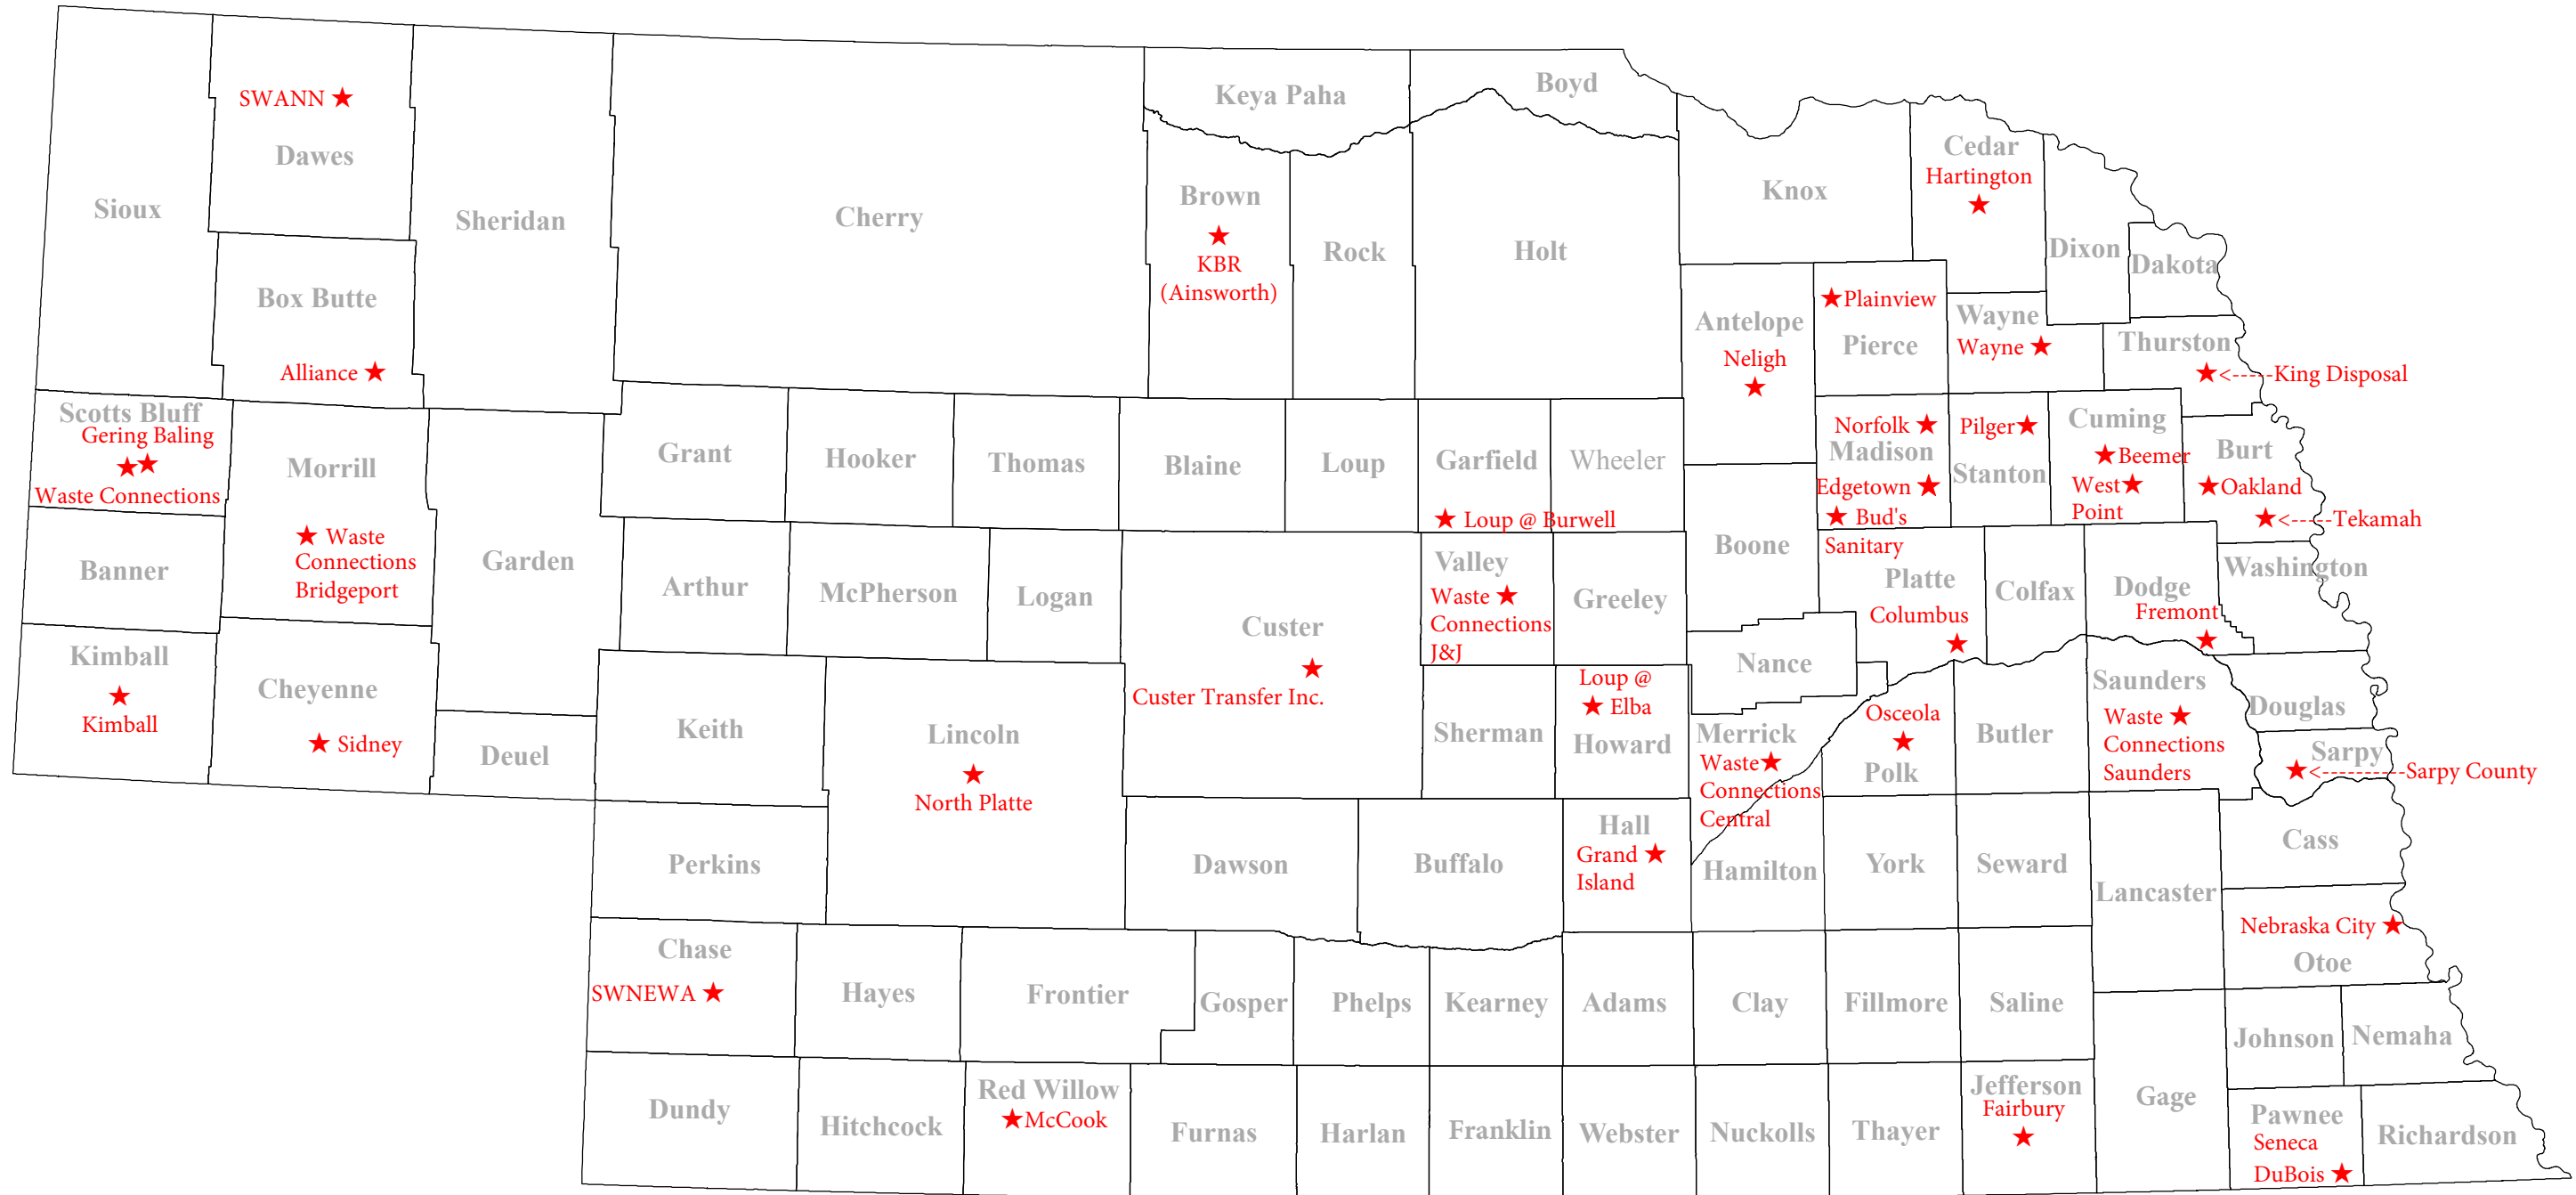

Transfer Station Locations

Alliance, City of	(308) 762-1907	Kimball	(308) 235-3639	Sarpy County	(402) 253-2371
Beemer, Village of	(402) 528-3253	King Disposal (Walthill)	(402) 846-5694	Seneca Sanitation, Inc. (DuBois)	(402) 859-4515
Bud's Sanitary Service	(402) 447-6472	Loup Central Landfill Assoc/Burwell	(308) 863-2122	Sidney ASWA	(308) 254-5300
Columbus	(402) 564-8585	Loup Central Landfill Assoc/Elba	(308) 863-2122	Solid Waste Agency of NW NE (SWANN)	(308) 432-4245
Custer Transfer Station Inc.	(308) 872-2218	McCook, City of	(308) 345-2022	SW NE Solid Waste Agency (Imperial)	(308) 882-4368
Edgetown Properties, LLC	(402) 920-2342	Nebraska City, City of	(402) 873-5515	Tekamah, City of	(402) 374-2521
Fairbury, City of	(402) 729-2476	Neligh, City of	(402) 887-4066	Waste Connections, Bridgeport	(308) 635-6673
Fremont, City of	(402) 721-7511	Norfolk, City of	(402) 844-2230	Waste Connections, Central Sanitation	(402) 367-4662
Gerig Baling Facility, City of	(308) 436-5096	North Platte, City of	(308) 535-6702	Waste Connections, Gering	(308) 635-6673
Grand Island ASWA	(308) 385-5433 x 4	Oakland, City of	(402) 685-5822	Waste Connections, J&J Sanitation	(402) 750-2678
Hartington, City of	(402) 254-6353	Osceola, City of	(402) 747-3411	Waste Connections, Saunders County (not active)	(402) 721-7511
KBR Recycling (Ainsworth)	(402) 387-2494	Pilger, Village of	(402) 396-3563	Wayne, City of	(402) 375-1733
		Plainview, City of	(402) 582-4928	West Point, City of	(402) 372-2466