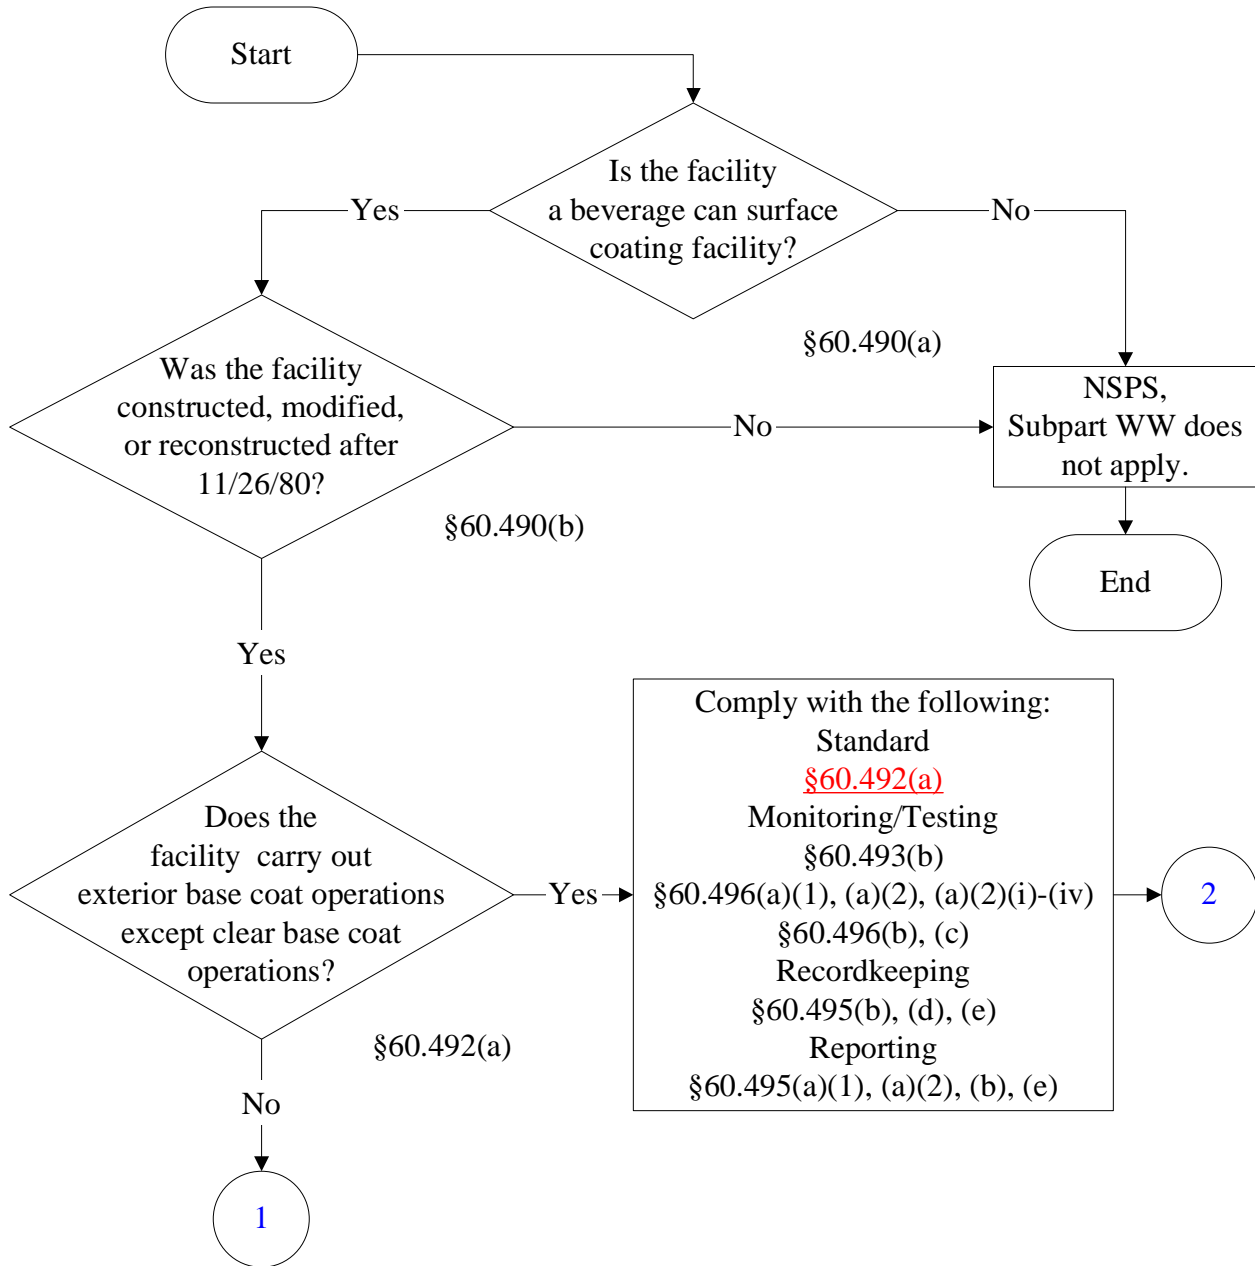

Below is a flowchart describing 40 CFR Part 60, Subpart WW. It will likely not be accessible using a screen reader. For the text of the statute/rule, please go to [40 CFR Part 60, Subpart WW](#)

(1 of 4)

40 CFR Part 60, Subpart WW

(2 of 4)

40 CFR Part 60, Subpart WW

(3 of 4)

March 15, 1999

These flowcharts are for use by sources subject to the Federal Operating Permit Program and are subject to change.

40 CFR Part 60, Subpart WW

(4 of 4)

March 15, 1999

These flowcharts are for use by sources subject to the Federal Operating Permit Program and are subject to change.