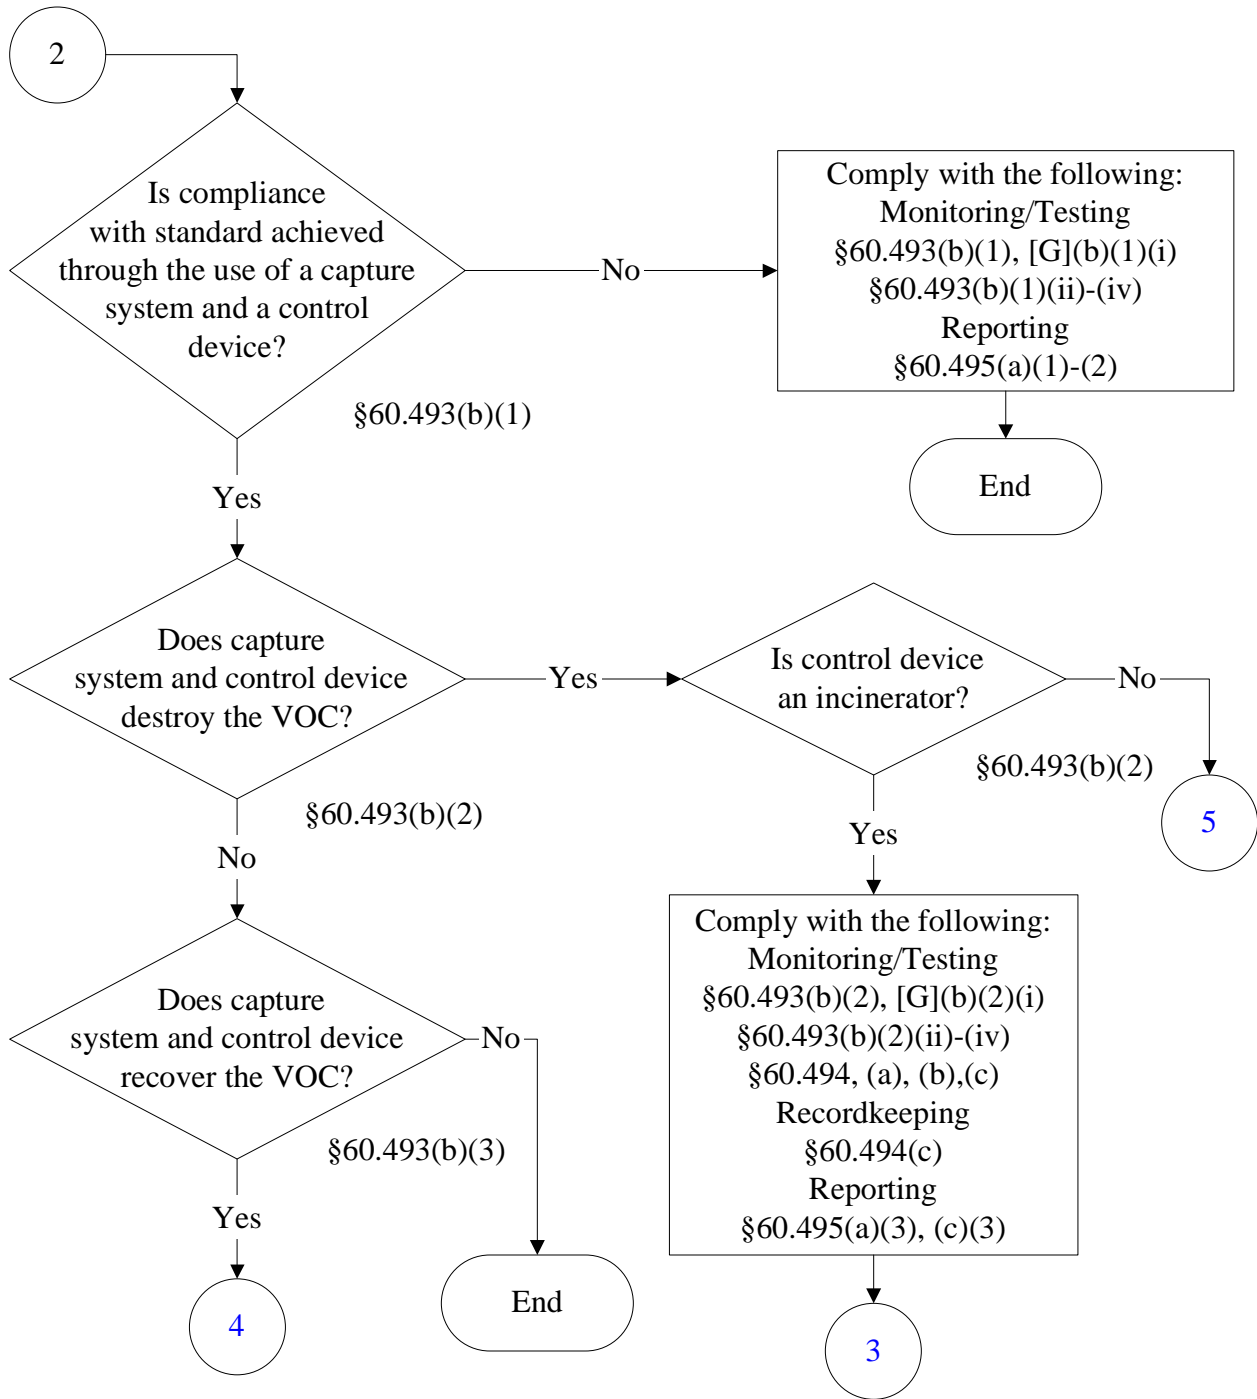

Below is a flowchart describing 40 CFR Part 60, Subpart WW. It will likely not be accessible using a screen reader. For the text of the statute/rule, please go to [40 CFR Part 60, Subpart WW](#)

(1 of 4)

40 CFR Part 60, Subpart WW

(2 of 4)

40 CFR Part 60, Subpart WW

(3 of 4)

March 15, 1999

These flowcharts are for use by sources subject to the Federal Operating Permit Program and are subject to change.

40 CFR Part 60, Subpart WW

(4 of 4)

March 15, 1999

These flowcharts are for use by sources subject to the Federal Operating Permit Program and are subject to change.