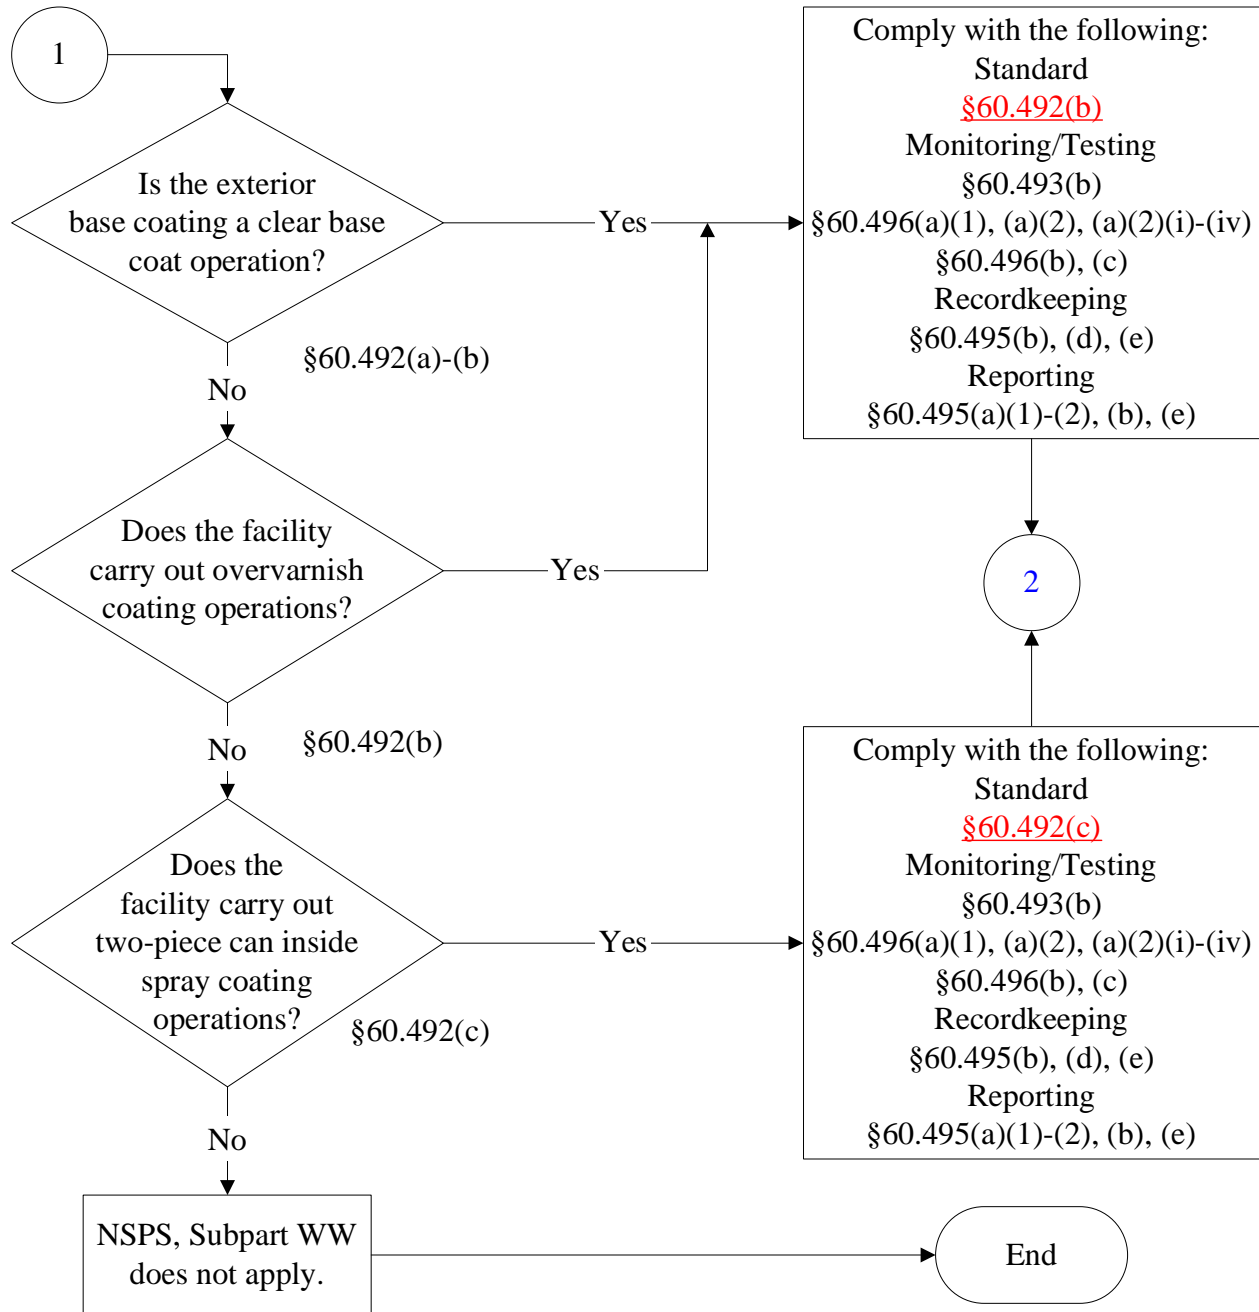

Below is a flowchart describing 40 CFR Part 60, Subpart WW. It will likely not be accessible using a screen reader. For the text of the statute/rule, please go to [40 CFR Part 60, Subpart WW](#)

(1 of 4)

40 CFR Part 60, Subpart WW

(2 of 4)

40 CFR Part 60, Subpart WW

(3 of 4)

March 15, 1999

These flowcharts are for use by sources subject to the Federal Operating Permit Program and are subject to change.

40 CFR Part 60, Subpart WW

(4 of 4)

March 15, 1999

These flowcharts are for use by sources subject to the Federal Operating Permit Program and are subject to change.